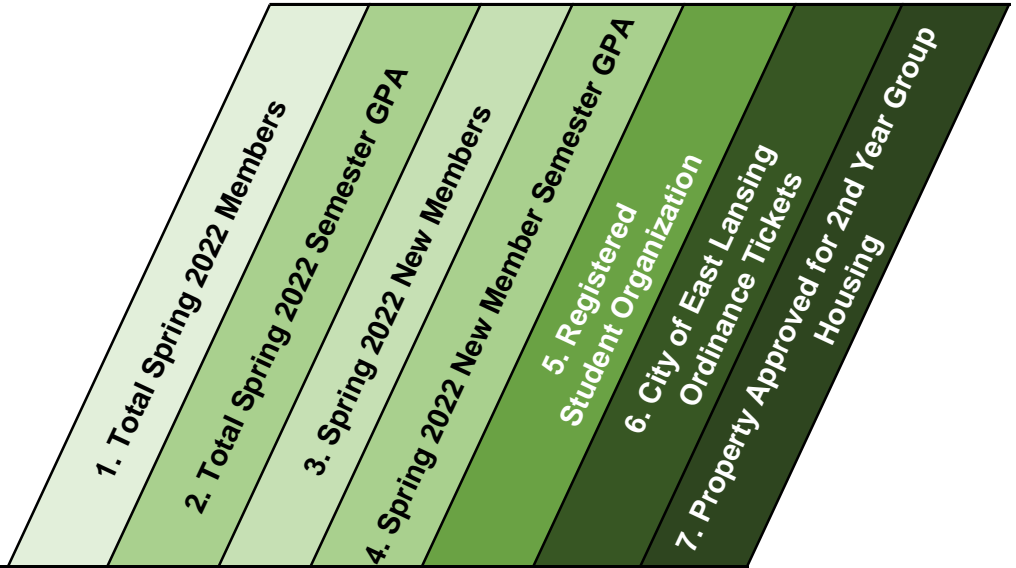

# Spring 2022 Fraternity & Sorority Community Card

Interfraternity Council

- 1- Total members reported to Michigan State Fraternity & Sorority Life.
- 2- The Spring 2022 Semester Grade Point Average for each chapter.
- 3- Total number of Spring 2022 New Members. N/A= Under 3 members.
- 4- The Spring 2022 Semester Grade Point Average for New Members.
- 5- Is a Registered Student Organization at Michigan State University.  
PROB = on RSO probation. TRA = RSO Temporary Restraining Action.
- 6- City Ordinance tickets shared by the City of East Lansing.
- 7- Approved to have 2nd year students live in their facility for the 2022-2023 academic yr.  
N/A = Did not apply. No = Denied for group housing.

Total Number of Chapters Spring 22 - 60  
 All Fraternity & Sorority Community – Spring Semester GPA: 3.22  
 All Fraternity & Sorority Members: 4,895

Fraternities-37; Sororities-23  
 IFC-29; MGC-9; NPHC-8; PC-14  
 Total Spring 22 New Members: 377

MICHIGAN STATE UNIVERSITY