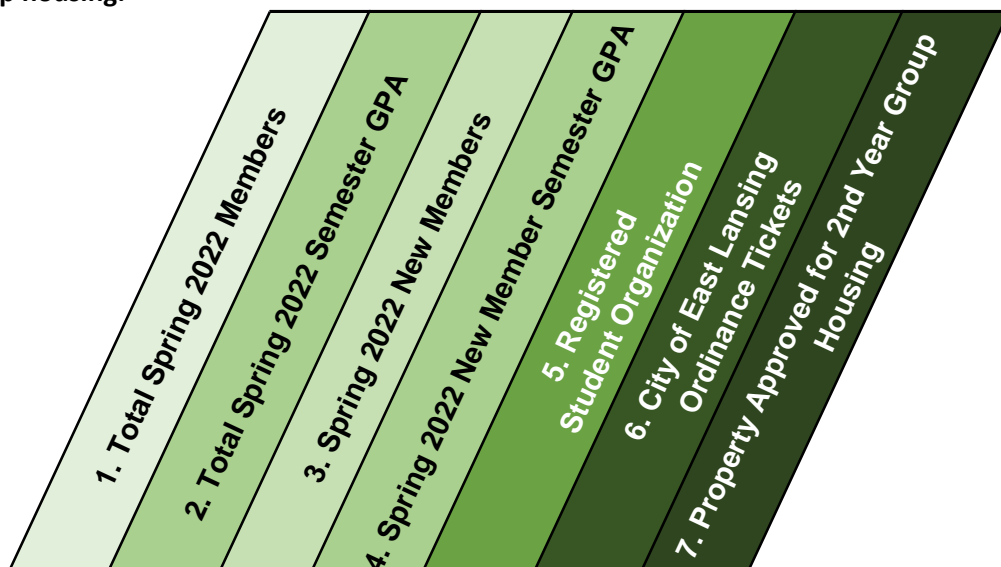

	1. Total Spring 2022 Members	2. Total Spring 2022 Semester GPA	3. Spring 2022 New Members	4. Spring 2022 New Member Semester GPA	5. Registered Student Organization	6. City of East Lansing Ordinance Tickets	7. Property Approved for 2nd Year Group Housing
--	------------------------------	-----------------------------------	----------------------------	--	------------------------------------	---	---

Total Number of Chapters Spring 22 - 60  
 All Fraternity & Sorority Community – Spring Semester GPA: 3.22  
 All Fraternity & Sorority Members: 4,895

Fraternities-37; Sororities-23  
 IFC-29; MGC-9; NPHC-8; PC-14  
 Total Spring 22 New Members: 377

# Spring 2022 Fraternity & Sorority Community Card

Interfraternity Council

- 1- Total members reported to Michigan State Fraternity & Sorority Life.
- 2- The Spring 2022 Semester Grade Point Average for each chapter.
- 3- Total number of Spring 2022 New Members. N/A= Under 3 members.
- 4- The Spring 2022 Semester Grade Point Average for New Members.
- 5- Is a Registered Student Organization at Michigan State University.  
PROB = on RSO probation. TRA = RSO Temporary Restraining Action.
- 6- City Ordinance tickets shared by the City of East Lansing.
- 7- Approved to have 2nd year students live in their facility for the 2022-2023 academic yr.  
N/A = Did not apply. No = Denied for group housing.